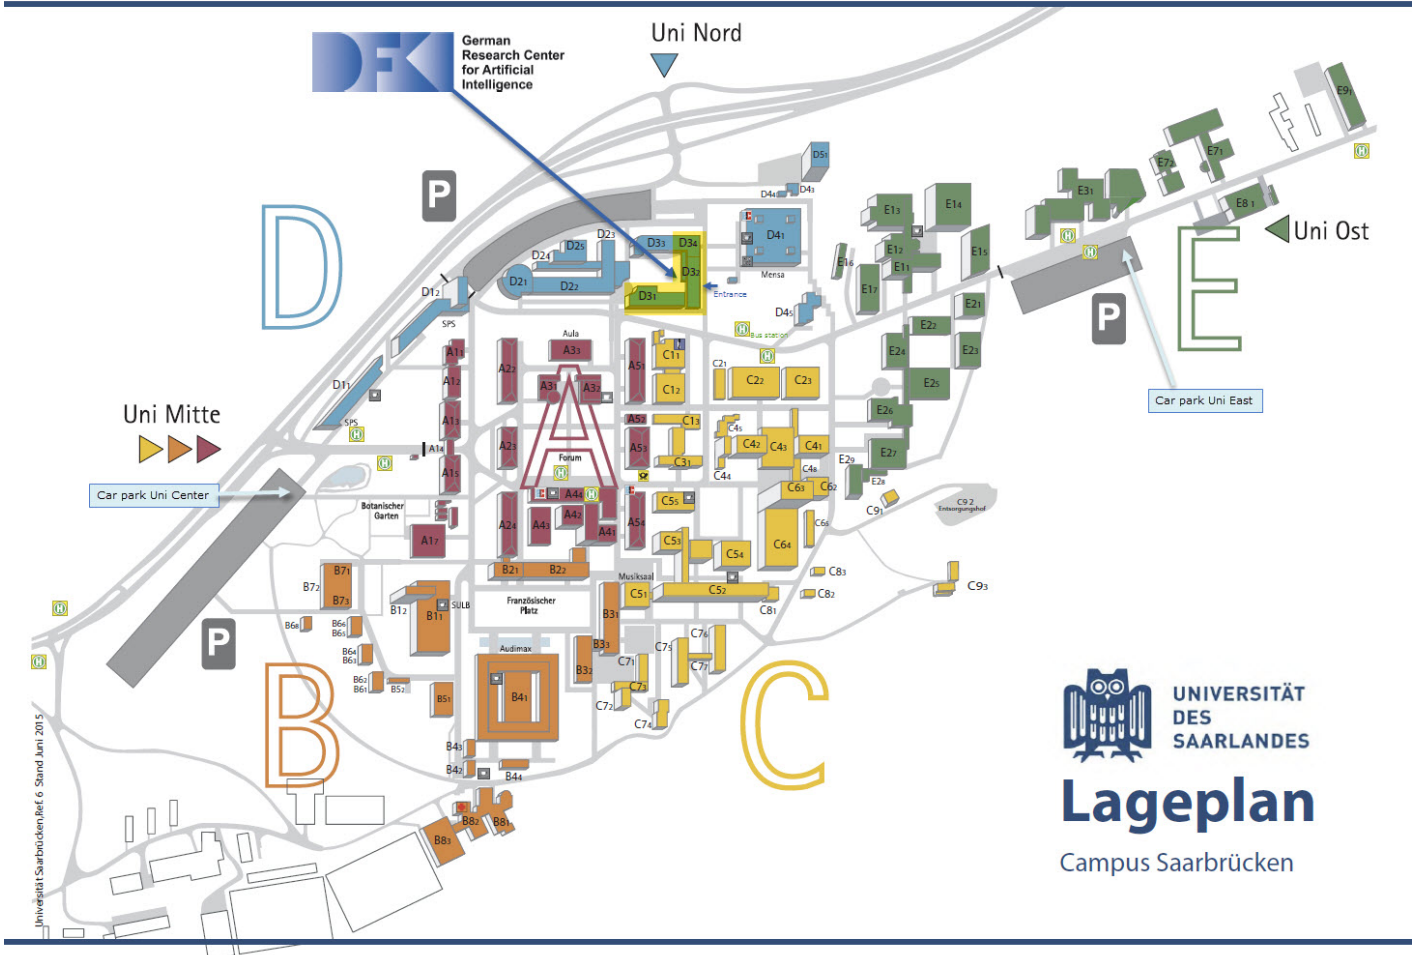

The Saarbrücken site of the DFKI is located at the [Saarland University](#) in Saarbrücken. [Campus of Saarland University](#); see also [Google Maps](#)

By plane via:

- [Frankfurt](#) am Main (FRA)
From Frankfurt/Main Airport to Saarbrücken: by train ([DB](#), 2.5-3h)
or by rental car (180 km, 1.5h)
- Paris (CDG + ORY; [Airports Paris](#))
From Paris to Saarbrücken: by train ([DB](#)) (2h-2.5h, 400 km)

By train: see [DB](#)

From Saarbrücken main station to DFKI:

Take a taxi (ca. 10 minutes, about 13,- Euro)

Public transport to DFKI:

From the main train station with bus line 124, 112 or 102 direction “Universität Busterminal”, bus stop for DFKI: “Universität Mensa”.

For further information see [VGS](#), or <http://goo.gl/VDkdr> (direct link from train station (“Hauptbahnhof Saarbrücken”) to DFKI (bus stop “Universität Mensa”))

By car: see [Your way to DFKI Saarbrücken](#)

Exit for [DFKI](#): university campus center (“Uni Mitte”) or university east (“Uni Ost”).

Parking: there are two car parks, university center and university east.

The map of the Campus can be found also [here](#).